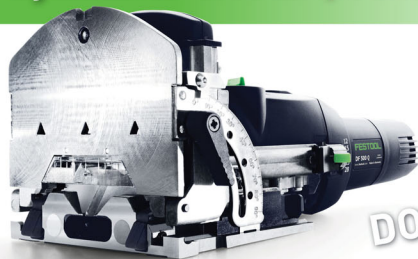

Joining System

Purchase a Festool DOMINO
Joining Machine, get a BONUS
Systainer worth $110!

Standard & Set
Models Available

DOMINO
Starting from
$1,399.00